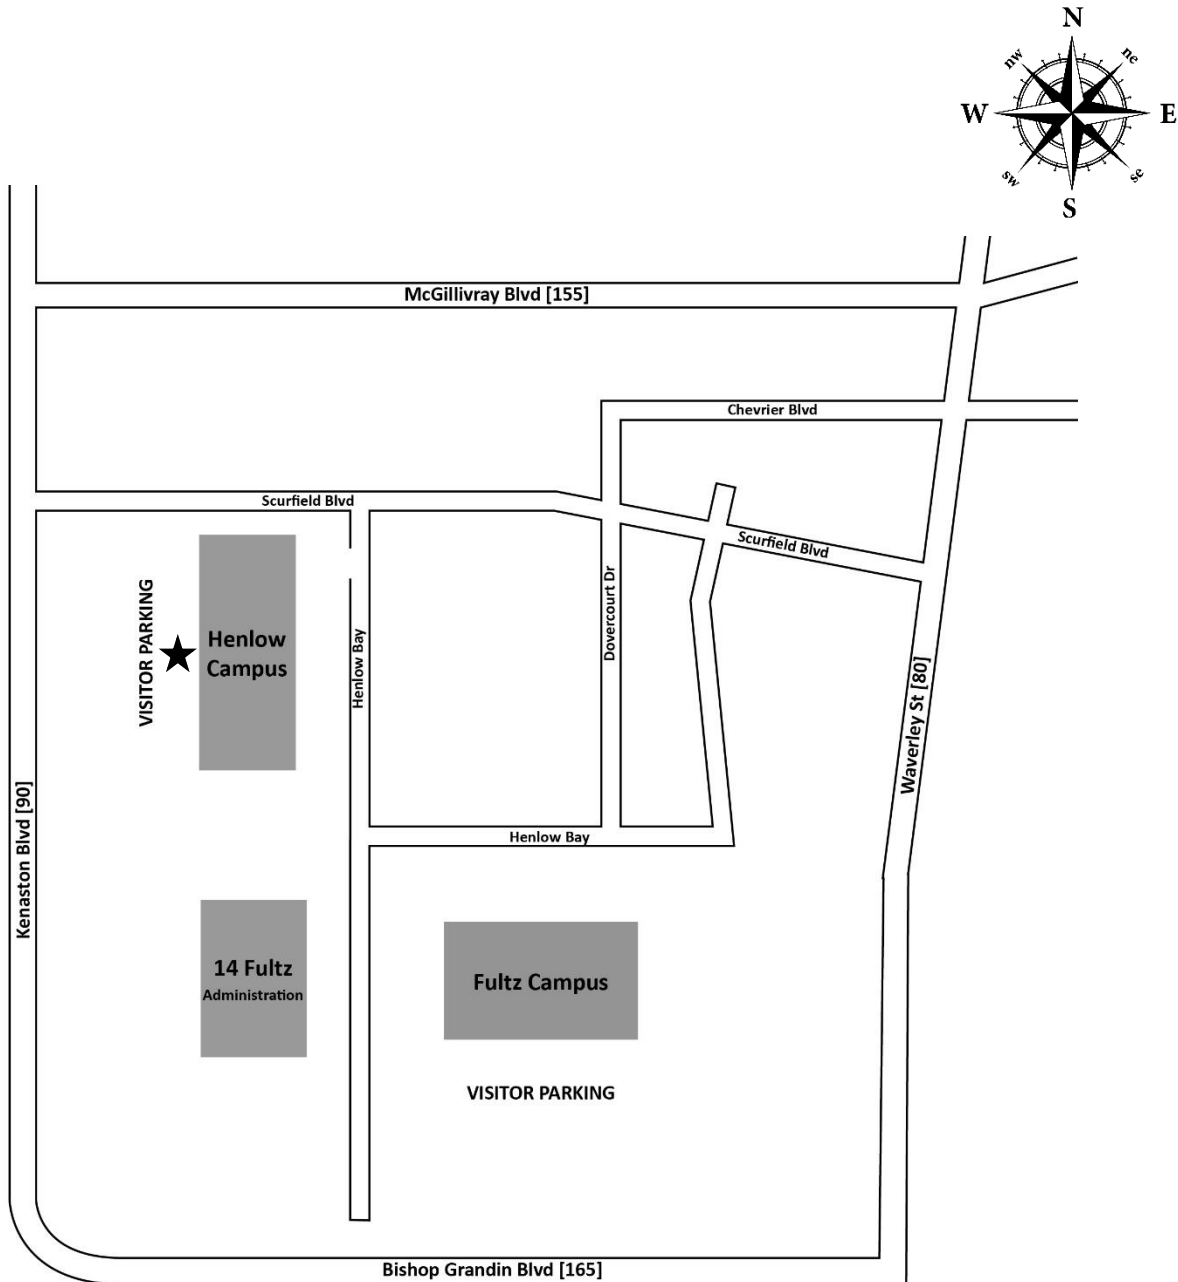

MANITOBA INSTITUTE OF
TRADES AND TECHNOLOGY

Henlow & Fultz Campus Map

Parking and Tour Instructions:

Visitors are required to park in the west Henlow Visitor parking lot. (Facing Kenaston Blvd)

Parking is strictly enforced by Impark and visitors who park in other lots will be ticketed!

Please enter the main set of doors (visible from the Visitor lot) and report to the MITT Reception desk.